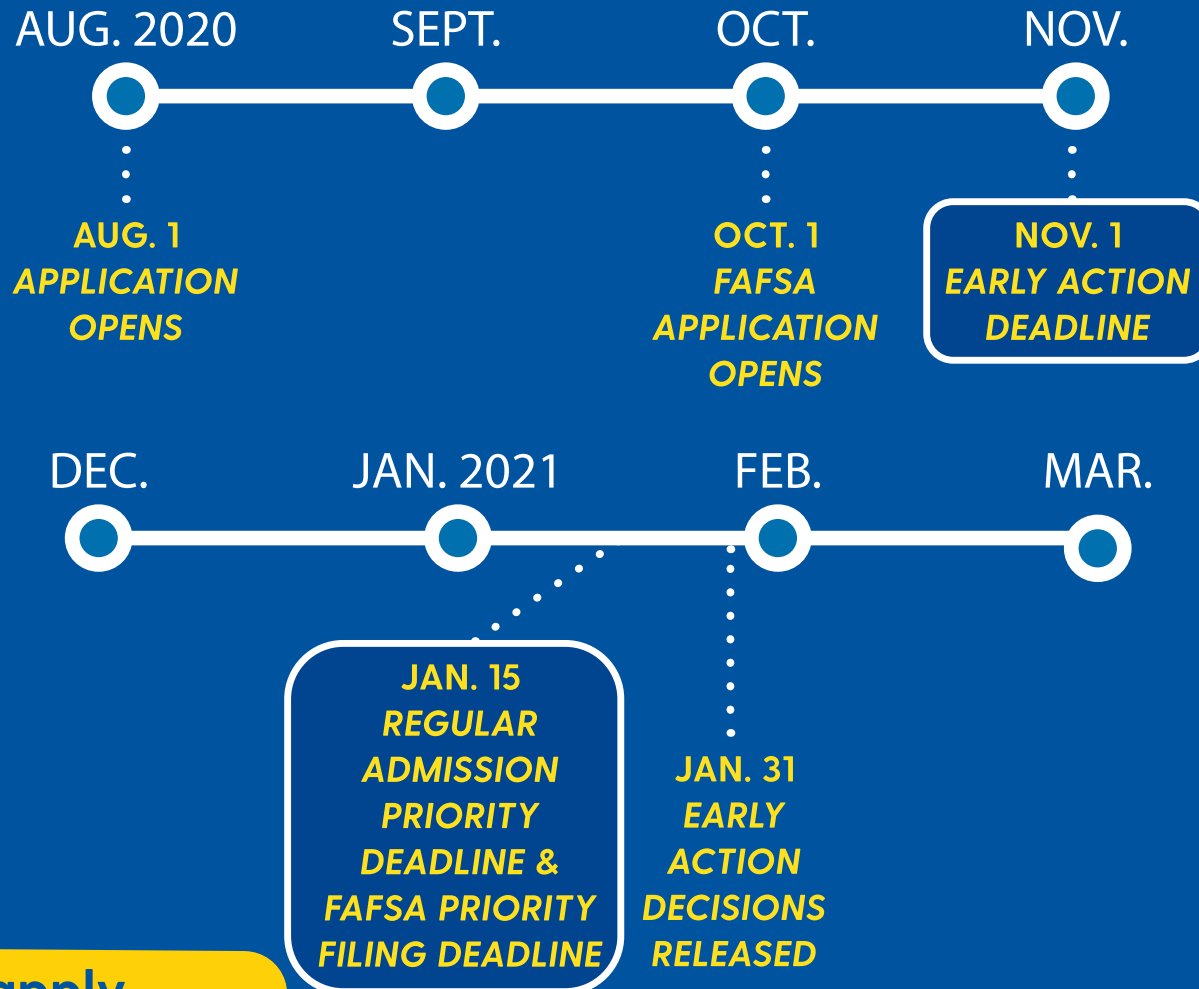

START YOUR JOURNEY

udel.edu/apply